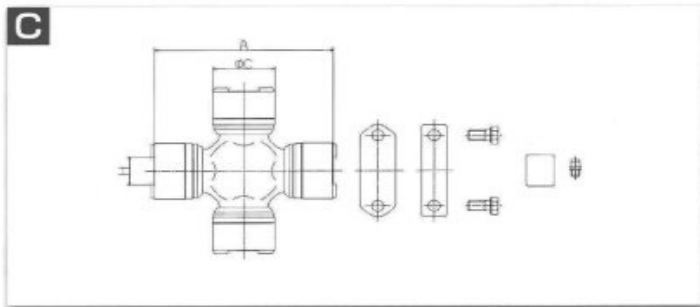

UNIVERSAL JOINT KIT STYLE