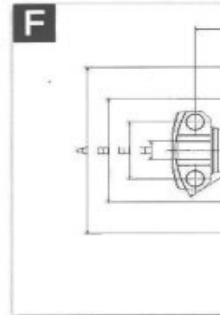

UNIVERSAL JOINT KIT STYLE

UNIV