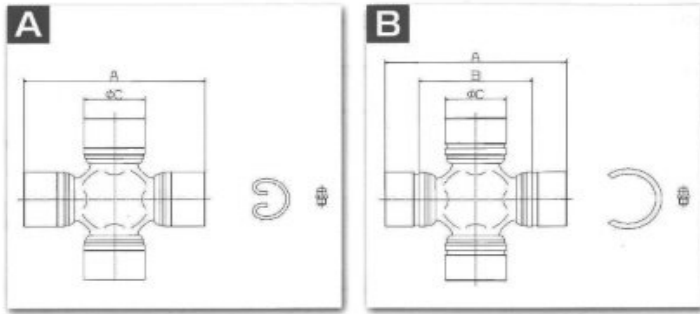

UNIVERSAL JOINT KIT STYLE