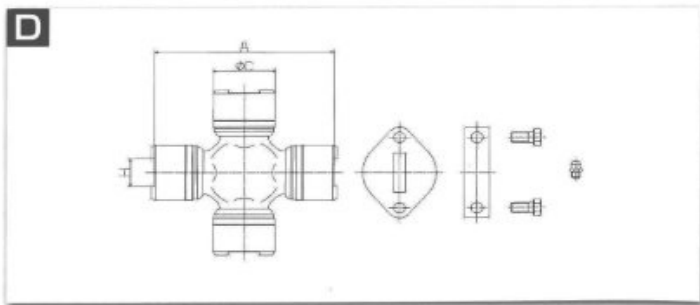

UNIVERSAL JOINT KIT STYLE