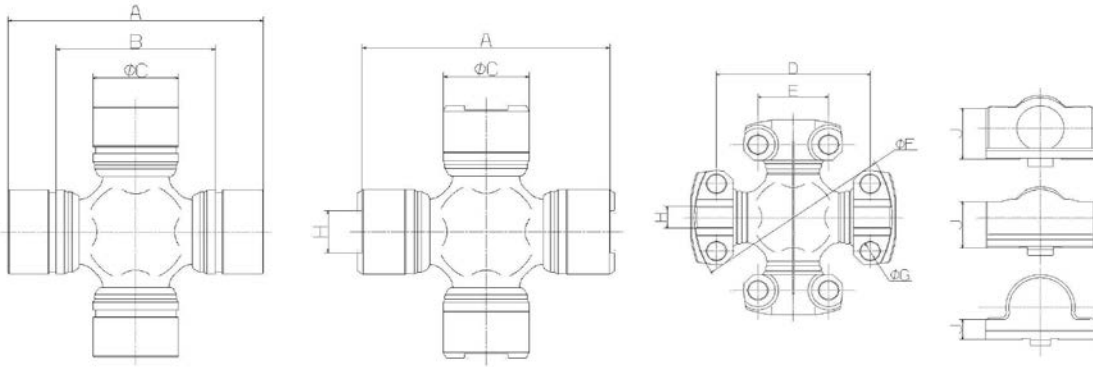

### DIMENSION LIST

MATSUI No.	KIT STYLE	NIPPLE	A	B	C	D	E	F	G	H	J	REMARKS
UJ- 110	A	○	61,3		23,8							
UJ- 111	B	○	63,0	40,0	25,0							
UJ- 112	B		56,0	35,0	20,0							
UJ- 113	B	○	80,6	52,0	25,0							
UJ- 114	B	○	80,0	53,0	28,0							
UJ- 115	A	○	92,0		30,2							
UJ- 116	C	○	107,0		32,0					11,1		
UJ- 117	A	○	119,0		35,5							
UJ- 124	A	○	56,5		20,5							
UJ- 125	C	○	136,0		43,0					25,0		
UJ- 126	C	○	164,0		55,0							
UJ- 128	B		72,0	45,0	27,0							
UJ- 129	B	○	101,0	64,0	32,0							
UJ- 136	A		74,6		27,0							
UJ- 137	A		81,8		27,0							
UJ- 138	A		92,0		27,0							
UJ- 139	B		80,0	53,0	28,0							
UJ- 210	B	○	79,6	53,6	26,0							
UJ- 212	A		57,0		20,0							
UJ- 214	A	○	78,0		28,5							
UJ- 215	G	○	118,0		40,0							
UJ- 217	A	○	93,0		31,8							
UJ- 218	A		55,1		20,0							
UJ- 218A	A		55,1		20,0							
UJ- 225	A	○	80,0		28,0							
UJ- 230	B		76,9	49,0	29,0							
UJ- 230H	B	○	76,9	49,0	29,0							
UJ- 230N	B	○	76,9	49,0	29,0							
UJ- 231	B	○	67,6	42,0	26,0							
UJ- 234	B	○	92,0	61,0	32,0							
UJ- 235	B	○	91,1	60,1	28,6							
UJ- 236	B	○	79,0	50,8	28,6							
UJ- 238	B		76,9	47,0	29,0							
UJ- 238N	B	○	76,9	47,0	29,0							
UJ- 239	B	○	76,9	47,0	29,0							
UJ- 240	A	○	99,0		35,0							
UJ- 243	B	○	92,0	60,2	32,0							
UJ- 244	B		76,1	50,0	29,0							
UJ- 244N	B	○	76,1	50,0	29,0							
UJ- 245	A	○	92,0		27,0							