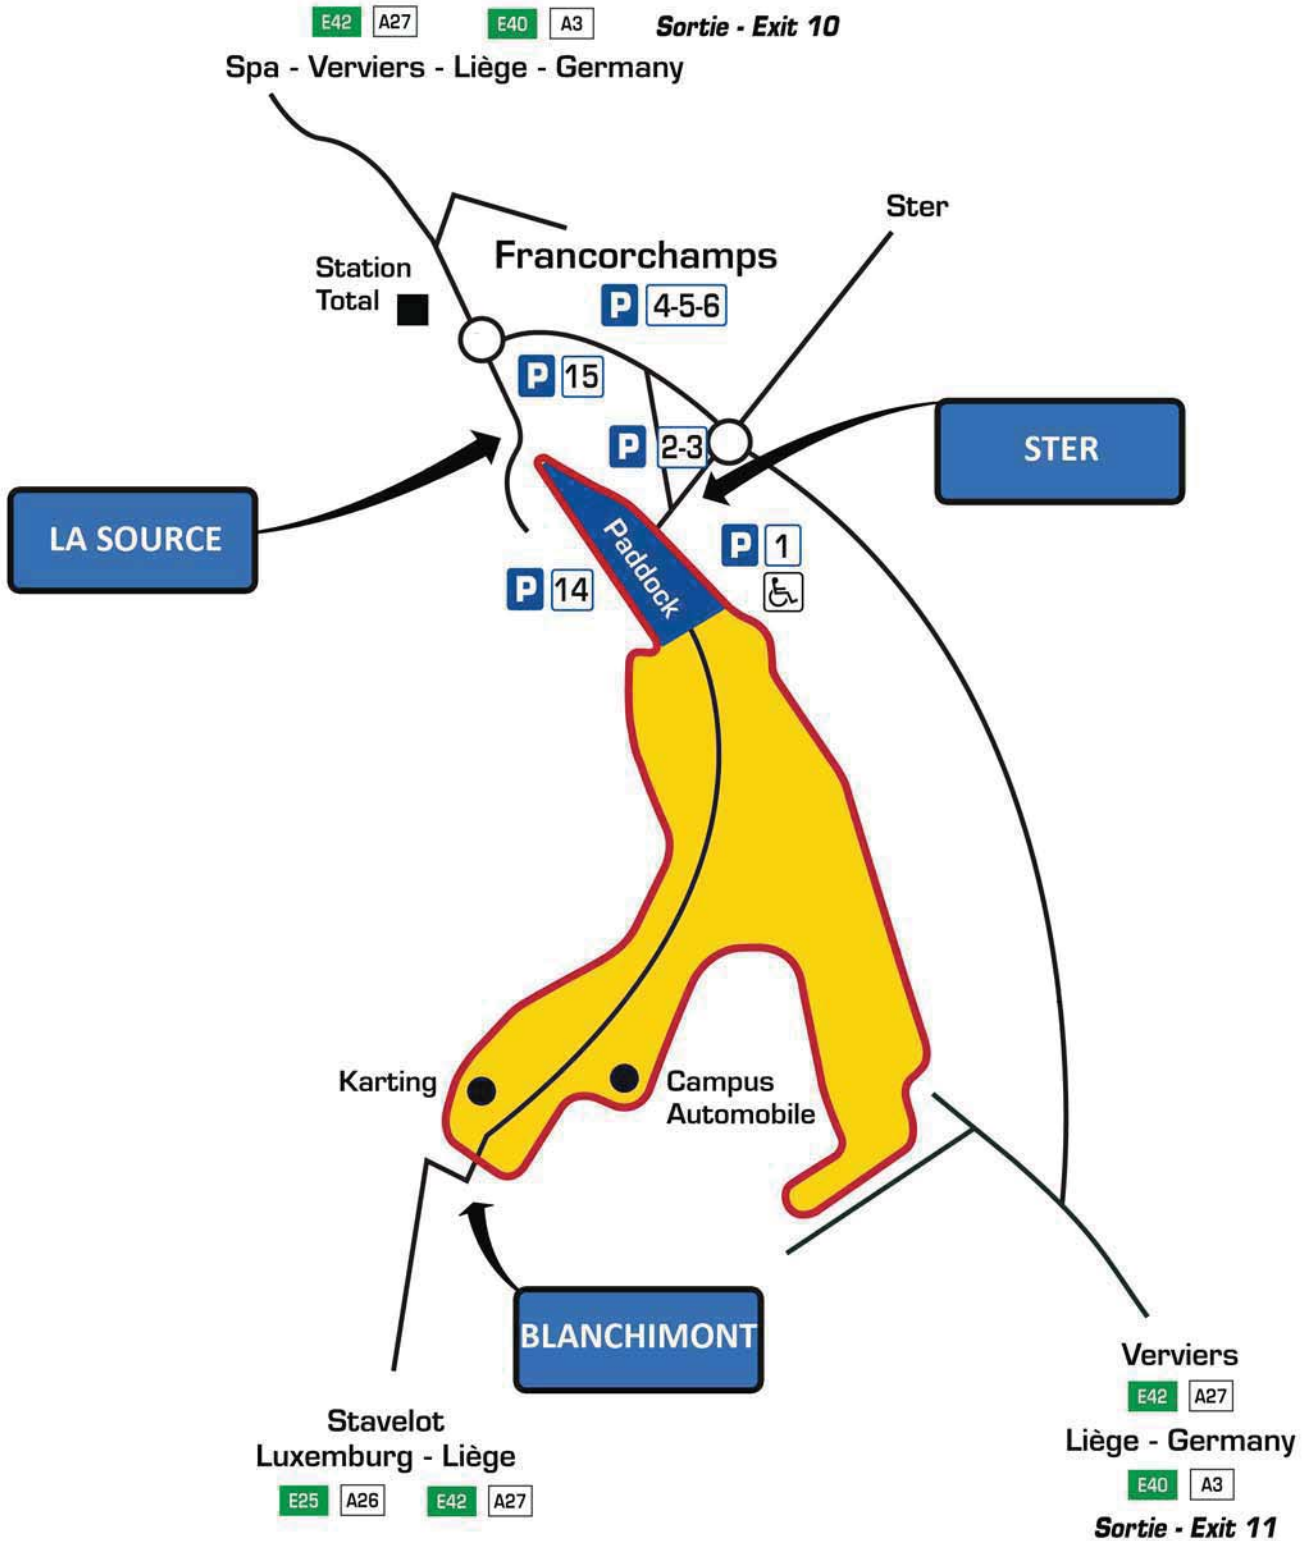

COMMENT NOUS REJOINDRE / HOW TO JOIN US