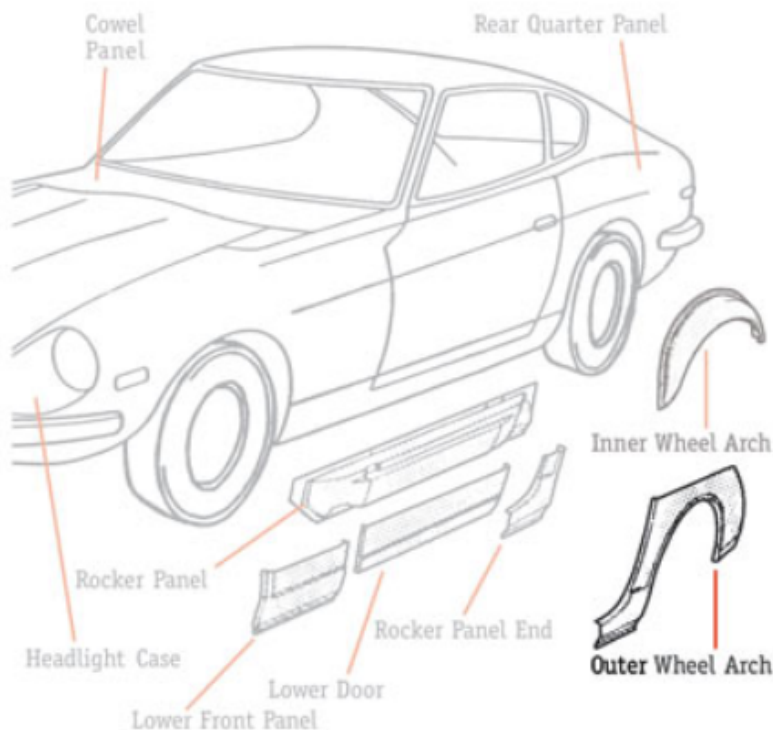

## Outer Wheel Arch Repair Panel, Left, 70-78 240Z-260Z-280Z Coupe

Quantity in Basket: *none*

Code: **30-7309**

Price: **\$79.95**

**Z-Mail Code:**

[Z-Mail Information](#)