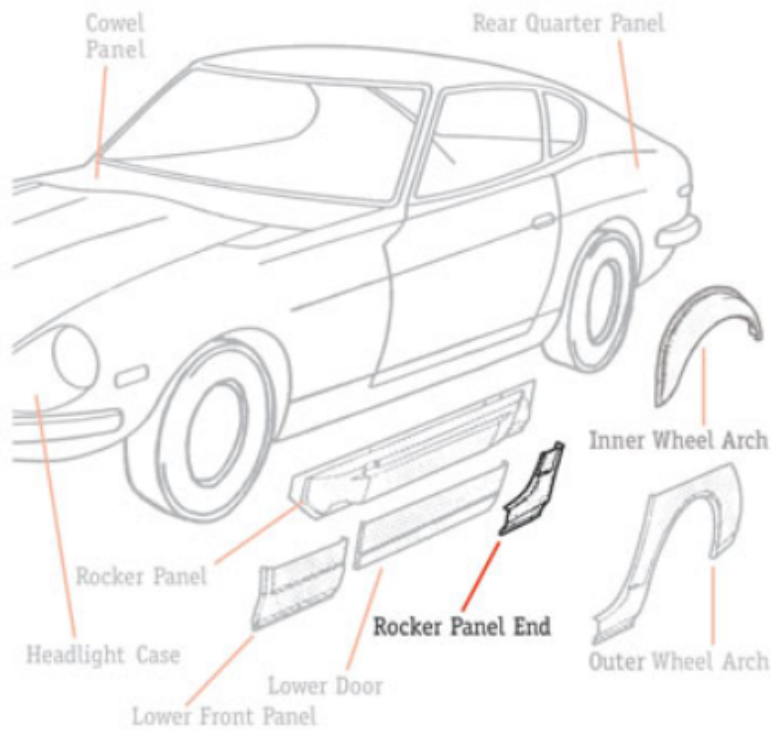

Rocker Panel End, Repair Panel, Left, 70-78 240Z-260Z-280Z Coupe

Quantity in Basket: *non*
Code: **30-7305**
Price: **\$44.95**

Z-Mail Code:

Z-Mail Information