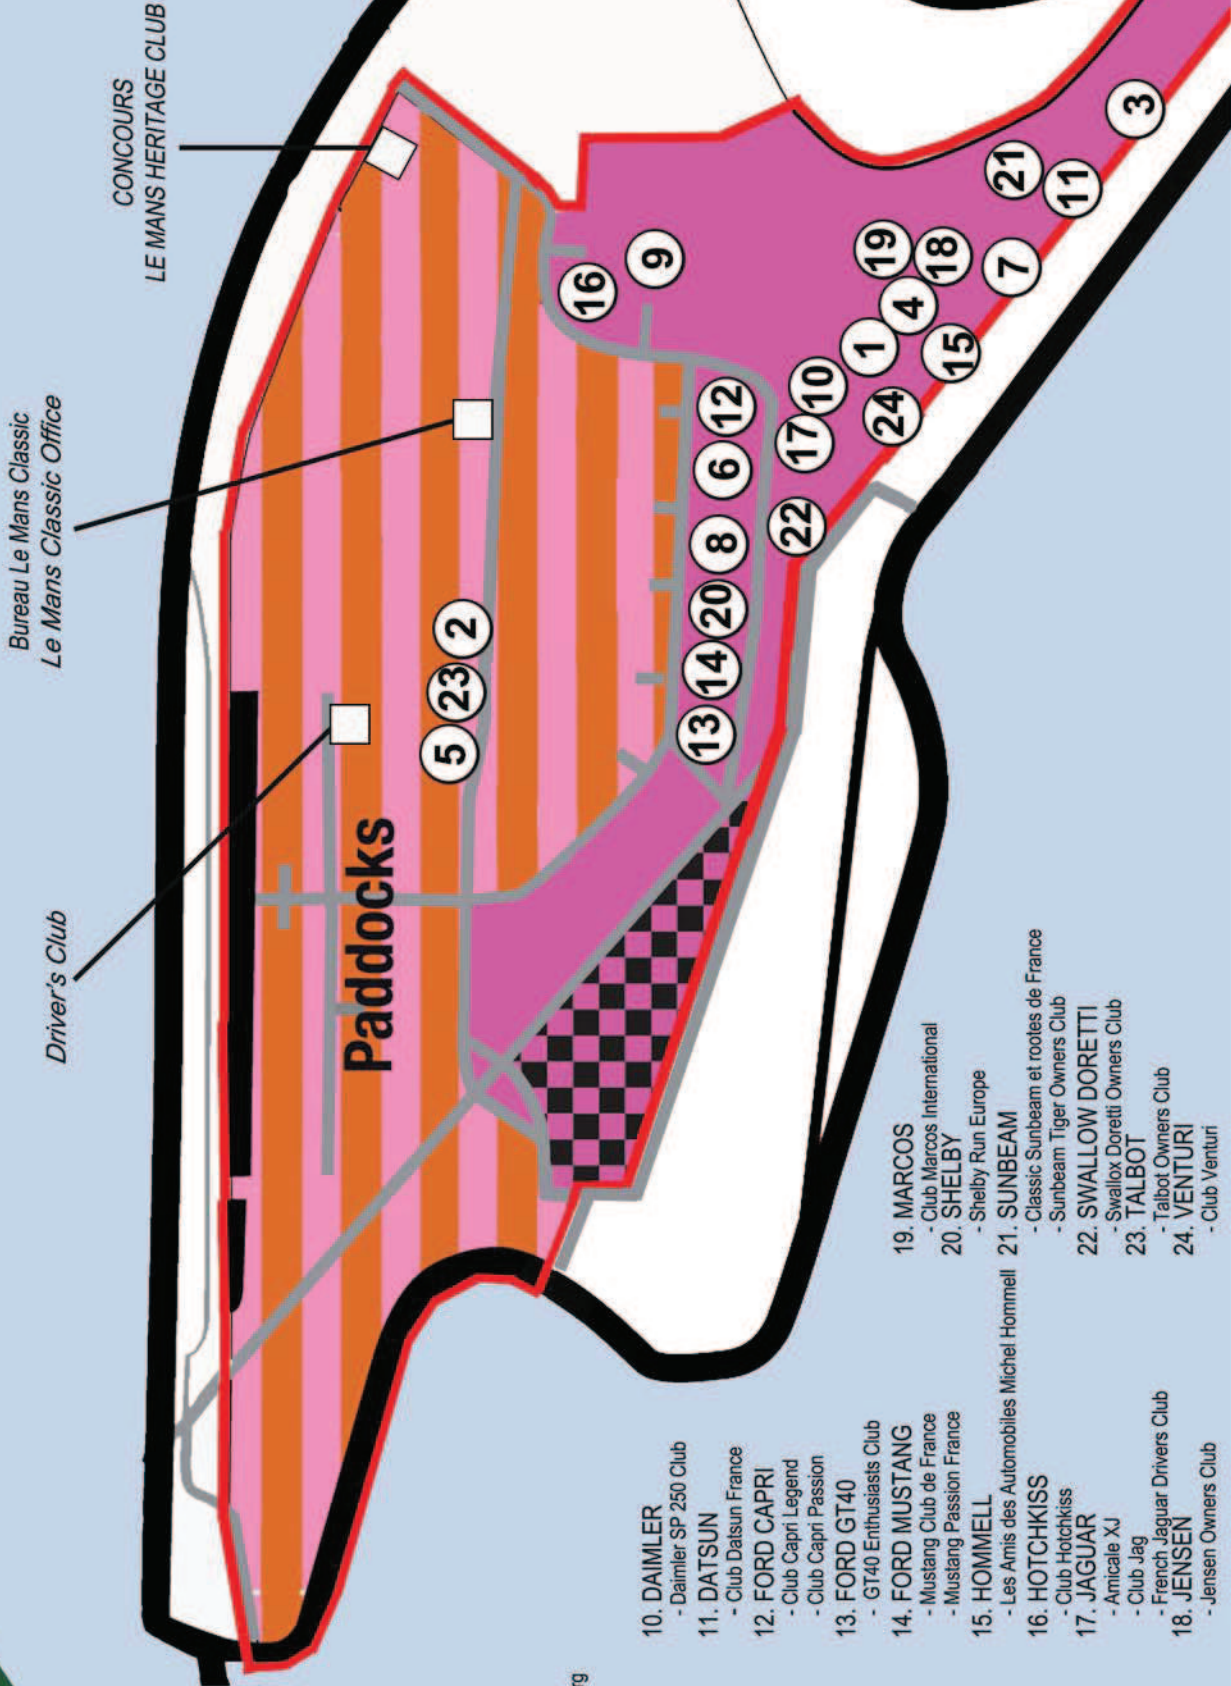

Zone 2

- 1. **ASTON MARTIN**
 - Aston Martin Owners Club France
 - Aston Martin Owners Club Luxembourg
 - Aston Martin Owners Club UK
 - Club Aston Martin France
- 2. **ATELIER 46**
- 3. **AUSTIN**
 - Mini of Le Mans
- 4. **AUSTIN HEALEY**
 - Austin Healey Club Belgium
 - Austin Healey Club South West
 - Club Healey France
 - Healey Drivers Club
- 5. **BENTLEY**
 - Bentley Drivers South
- 6. **CHRYSLER**
 - Club Viper Passion
- 7. **CITROEN**
 - SM Club de France
- 8. **COBRA**
 - Club Cobra France
 - The 289 Register
 - UK Cobra Replica Club
- 9. **CORVETTE**
 - Corvette Club de France
 - Vintage Corvette Club

- 10. **DAIMLER**
 - Daimler SP 250 Club
- 11. **DATSUN**
 - Club Datsun France
- 12. **FORD CAPRI**
 - Club Capri Legend
 - Club Capri Passion
- 13. **FORD GT40**
 - GT40 Enthusiasts Club
- 14. **FORD MUSTANG**
 - Mustang Club de France
 - Mustang Passion France
- 15. **HOMMELL**
 - Les Amis des Automobiles Michel Hommell
- 16. **HOTCHKISS**
 - Club Hotchkiss
- 17. **JAGUAR**
 - Arnicale XJ
 - Club Jag
 - French Jaguar Drivers Club
- 18. **JENSEN**
 - Jensen Owners Club

- 19. **MARCOS**
 - Club Marcos International
- 20. **SHELBY**
 - Shelby Run Europe
- 21. **SUNBEAM**
 - Classic Sunbeam et routes de France
 - Sunbeam Tiger Owners Club
- 22. **SWALLOW DORETTI**
 - Swallow Doretti Owners Club
- 23. **TALBOT**
 - Talbot Owners Club
- 24. **VENTURI**
 - Club Venturi